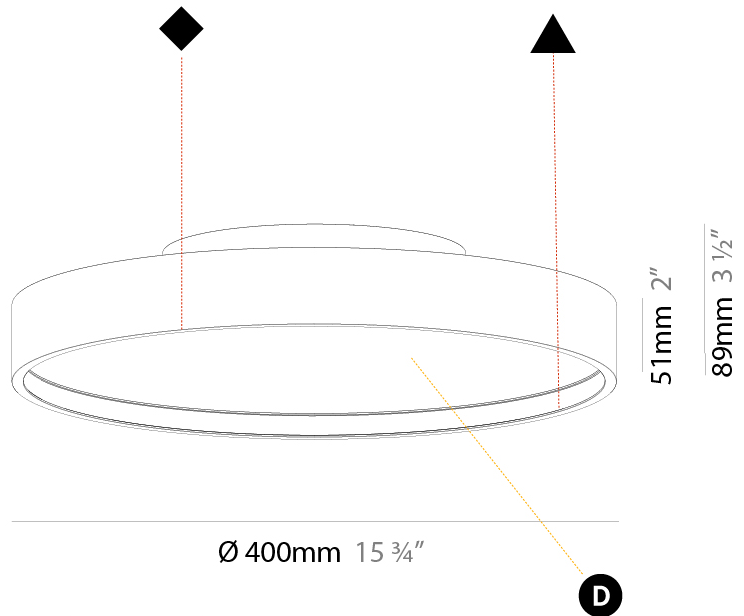

GENERAL

Series: Sign Diva
Subseries: Sign Diva Korona
Partner: Prolicht
Division: Architectural
Installation: Surface
Product Type: Ceiling Surface
Mounting Location: Ceiling
Light Distribution: Direct

PHYSICAL

Shape: Round
Diameter (mm): 400
Diameter (in): 15 3/4
Height (mm): 89
Height (in): 3 1/2
Weight (kg): 2.636
Weight (lbs): 5.811
Diffuser: [PMMA - Opal/Micro-Prism/Sparkling Secret/Vintage Industrial](#)
Fixture Finish: [SSR / BKV / CWI / CRY / HAB / UFT / ITA / RUA / FTG / MYG / LOD / PUS / FRO / FUP / KIA / POP / BLS / SPG / MEY / GOH / CHC / COM / ABZ / JAG / OBR / MOS / ROR](#)
Fixture Material: [PMMA / Extruded Aluminum / Steel](#)

ELECTRICAL

Lamp Type: LED (Zhaga Standard)
Input Wattage (W): 19.8
Total Output Wattage (W): 16
Dimming: [Tri-Mode (Non-Dimming and Phase Dimming (120Vac only) and 0-10V Dimming)](#)
Driver Included: Yes
Driver Location: Integrated
Driver Type: Constant Current - Universal
Driver Class: Class 2
Input Voltage (V): 120 - 277
Constant Current (MA): 500

LED

Color Temperature (°K): [3000 / 3500 / 4000](#)
Max. Delivered Lumen (lm): 2260 / 2293 / 2340
CRI: >90 CRI
Lamp Life (hrs): 50000

OPTICAL

RATINGS AND CERTIFICATIONS

Certified By: Certified for North American Standards
IP rating: IP20