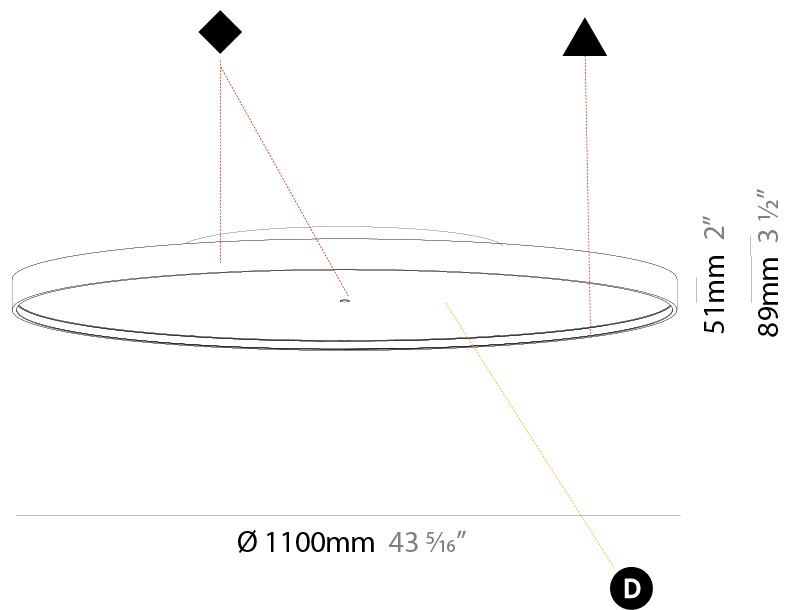

GENERAL

Series: Sign Diva
Subseries: Sign Diva Korona
Partner: Prolicht
Division: Architectural
Installation: Surface
Product Type: Ceiling Surface
Mounting Location: Ceiling
Light Distribution: Direct

PHYSICAL

Shape: Round
Diameter (mm): 1100
Diameter (in): 43 5/16
Height (mm): 89
Height (in): 3 1/2
Weight (kg): 18.835
Weight (lbs): 41.524
Diffuser: PMMA - Opal/Micro-Prism/Sparkling Secret/Vintage Industrial
Fixture Finish: SSR / BKV / CWI / CRY / HAB / UFT / ITA / RUA / FTG / MYG / LOD / PUS / FRO / FUP / KIA / POP / BLS / SPG / MEY / GOH / CHC / COM / ABZ / JAG / OBR / MOS / ROR
Fixture Material: PMMA / Extruded Aluminum / Steel

ELECTRICAL

Lamp Type: LED (Zhaga Standard)
Input Wattage (W): 169.4
Total Output Wattage (W): 134
Dimming: Tri-Mode (Non-Dimming and Phase Dimming (120Vac only) and 0-10V Dimming)
Driver Included: Yes
Driver Location: Integrated
Driver Type: Constant Current - Universal
Driver Class: Class 2
Input Voltage (V): 120 - 277
Constant Current (MA): 600

LED

Color Temperature (°K): 3000 / 3500 / 4000
Max. Delivered Lumen (lm): 19520 / 19933 / 20340
CRI: >90 CRI
Lamp Life (hrs): 50000

OPTICAL

RATINGS AND CERTIFICATIONS

Certified By: Certified for North American Standards
IP rating: IP20