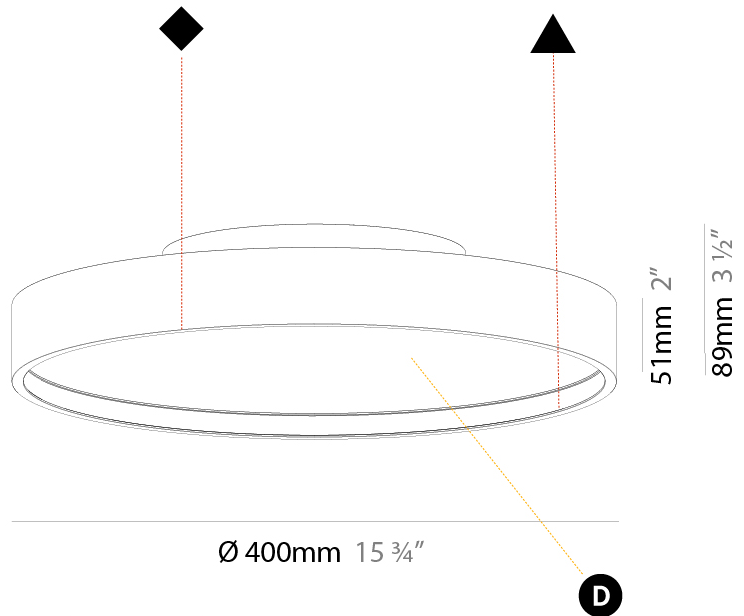

GENERAL

Series: Sign Diva
Subseries: Sign Diva Korona
Partner: Prolicht
Division: Architectural
Installation: Surface
Product Type: Ceiling Surface
Mounting Location: Ceiling
Light Distribution: Direct

PHYSICAL

Shape: Round
Diameter (mm): 400
Diameter (in): 15 3/4
Height (mm): 89
Height (in): 3 1/2
Weight (kg): 2.636
Weight (lbs): 5.811

Diffuser: [PMMA - Opal/Micro-Prism/Sparkling Secret/Vintage Industrial](#)
Fixture Finish: [SSR / BKV / CWI / CRY / HAB / UFT / ITA / RUA / FTG / MYG / LOD / PUS / FRO / FUP / KIA / POP / BLS / SPG / MEY / GOH / CHC / COM / ABZ / JAG / OBR / MOS / ROR](#)
Fixture Material: [PMMA / Extruded Aluminum / Steel](#)

ELECTRICAL

Lamp Type: LED (Zhaga Standard)
Input Wattage (W): 19.8
Total Output Wattage (W): 16
Dimming: [Tri-Mode (Non-Dimming and Phase Dimming (120Vac only) and 0-10V Dimming)](#)
Driver Included: Yes
Driver Location: Integrated
Driver Type: Constant Current - Universal
Driver Class: Class 2
Input Voltage (V): 120 - 277
Constant Current (MA): 500

LED

Color Temperature (°K): [3000 / 3500 / 4000](#)
Max. Delivered Lumen (lm): 2260 / 2293 / 2340
CRI: >90 CRI
Lamp Life (hrs): 50000

OPTICAL

RATINGS AND CERTIFICATIONS

Certified By: Certified for North American Standards
IP rating: IP20