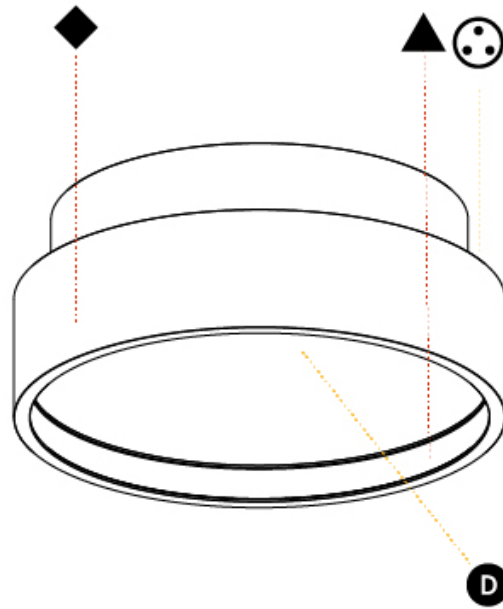

SIGN DIVA KORONA SURFACE

A3D095- : A3D095-DP-30K-02-19-01-01

PROJECT

TYPE

SPECIFIER

QUANTITY

DATE