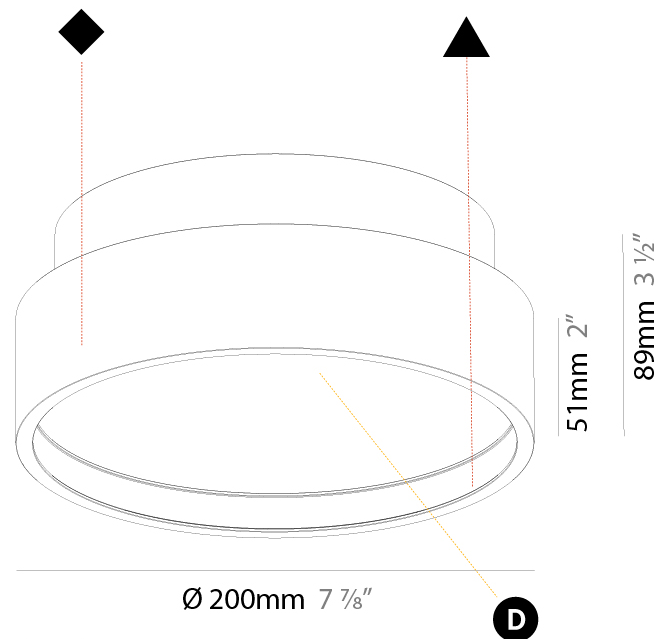

GENERAL

Series: Sign Diva
Subseries: Sign Diva Korona
Partner: Prolicht
Division: Architectural
Installation: Surface
Product Type: Ceiling Surface
Mounting Location: Ceiling
Light Distribution: Direct

PHYSICAL

Shape: Round
Diameter (mm): 200
Diameter (in): 7 7/8
Height (mm): 89
Height (in): 3 1/2
Weight (kg): 1.263
Weight (lbs): 2.784
Diffuser: PMMA - Opal/Micro-Prism/Sparkling Secret/Vintage Industrial
Fixture Finish: SSR / BKV / CWI / CRY / HAB / UFT / ITA / RUA / FTG / MYG / LOD / PUS / FRO / FUP / KIA / POP / BLS / SPG / MEY / GOH / CHC / COM / ABZ / JAG / OBR / MOS / ROR
Fixture Material: PMMA / Extruded Aluminum / Steel

ELECTRICAL

Lamp Type: LED (Zhaga Standard)
Input Wattage (W): 12.1
Total Output Wattage (W): 11
Dimming: Tri-Mode (Non-Dimming and Phase Dimming (120Vac only) and 0-10V Dimming)
Driver Included: Yes
Driver Location: Integrated
Driver Type: Constant Current - Universal
Driver Class: Class 2
Input Voltage (V): 120 - 277
Constant Current (MA): 350

LED

Color Temperature (°K): 3000 / 3500 / 4000
Max. Delivered Lumen (lm): 1040 / 1054 / 1080
CRI: >90 CRI
Lamp Life (hrs): 50000

OPTICAL

RATINGS AND CERTIFICATIONS

Certified By: Certified for North American Standards
IP rating: IP20