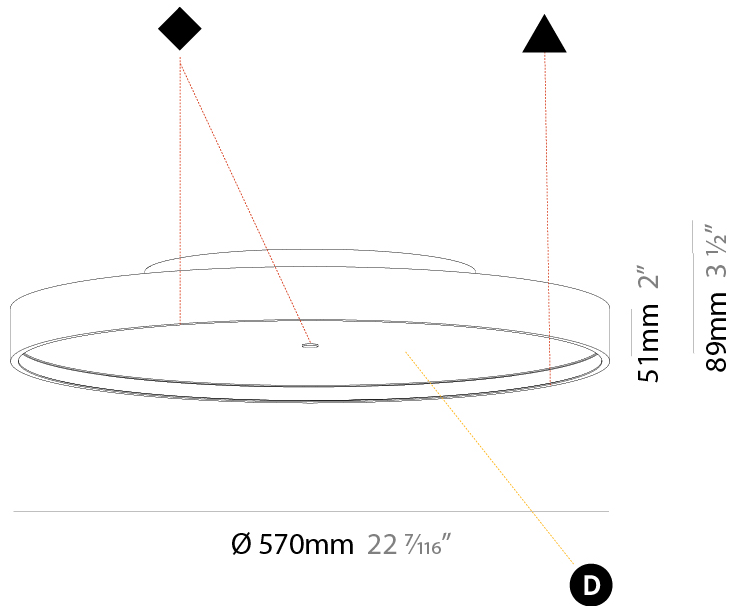

GENERAL

Series: Sign Diva
Subseries: Sign Diva Korona
Partner: Prolicht
Division: Architectural
Installation: Surface
Product Type: Ceiling Surface
Mounting Location: Ceiling
Light Distribution: Direct

PHYSICAL

Shape: Round
Diameter (mm): 570
Diameter (in): 22 7/16
Height (mm): 89
Height (in): 3 1/2
Weight (kg): 7.336
Weight (lbs): 16.173
Diffuser: PMMA - Opal/Micro-Prism/Sparkling Secret/Vintage Industrial
Fixture Finish: SSR / BKV / CWI / CRY / HAB / UFT / ITA / RUA / FTG / MYG / LOD / PUS / FRO / FUP / KIA / POP / BLS / SPG / MEY / GOH / CHC / COM / ABZ / JAG / OBR / MOS / ROR
Fixture Material: PMMA / Extruded Aluminum / Steel

ELECTRICAL

Lamp Type: LED (Zhaga Standard)
Input Wattage (W): 58.3
Total Output Wattage (W): 53
Dimming: Tri-Mode (Non-Dimming and Phase Dimming (120Vac only) and 0-10V Dimming)
Driver Included: Yes
Driver Location: Integrated
Driver Type: Constant Current - Universal
Driver Class: Class 2
Input Voltage (V): 120 - 277
Constant Current (MA): 350

LED

Color Temperature (°K): 3000 / 3500 / 4000
Max. Delivered Lumen (lm): 6120 / 6233 / 6360
CRI: >90 CRI
Lamp Life (hrs): 50000

OPTICAL

RATINGS AND CERTIFICATIONS

Certified By: Certified for North American Standards
IP rating: IP20