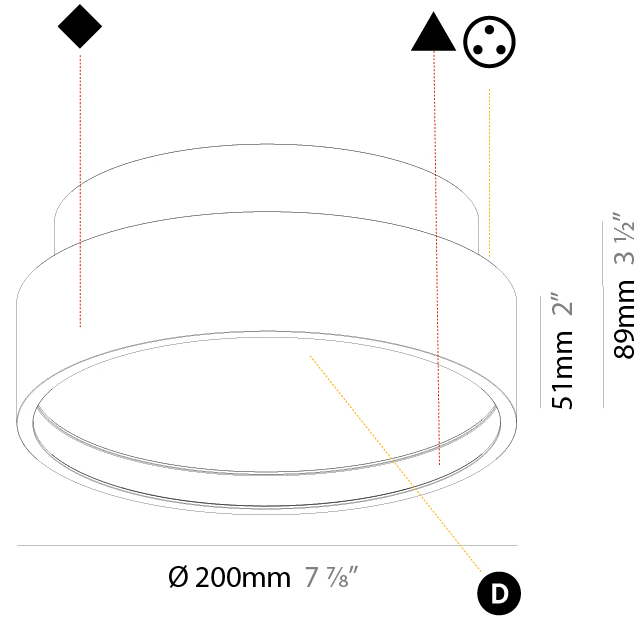

SIGN DIVA KORONA SURFACE

A3D095- : A3D095-DP-30K-02-19-01-01

base number

1. To build a product code in our configurator select the specify button on the base model # product page
2. To build a manual product code on this datasheet choose from the options listed below in blue font and add the suffix to the base model #

GENERAL

Series: Sign Diva
Subseries: Sign Diva Korona
Partner: Prolicht
Division: Architectural
Installation: Surface
Product Type: Ceiling Surface
Mounting Location: Ceiling
Light Distribution: Direct

PHYSICAL

Shape: Round
Diameter (mm): 200
Diameter (in): 7 7/8
Height (mm): 89
Height (in): 3 1/2
Weight (kg): 1.261
Weight (lbs): 2.78
Fixture Material: PMMA / Extruded Aluminum / Steel

ELECTRICAL

Lamp Type: LED (Zhaga Standard)
Input Wattage (W): 12.1
Total Output Wattage (W): 11
Dimming: Phase Dimming (120Vac Only)
Driver Included: Yes
Driver Location: Integrated
Driver Type: Constant Current - Universal
Driver Class: Class 2
Input Voltage (V): 120
Constant Current (MA): 350

LED

Color Temperature (°K): 3000
Max. Delivered Lumen (lm): 1100
CRI: >90 CRI
Lamp Life (hrs): 50000

OPTICAL

RATINGS AND CERTIFICATIONS

Certified By: Certified for North American Standards
IP rating: IP20